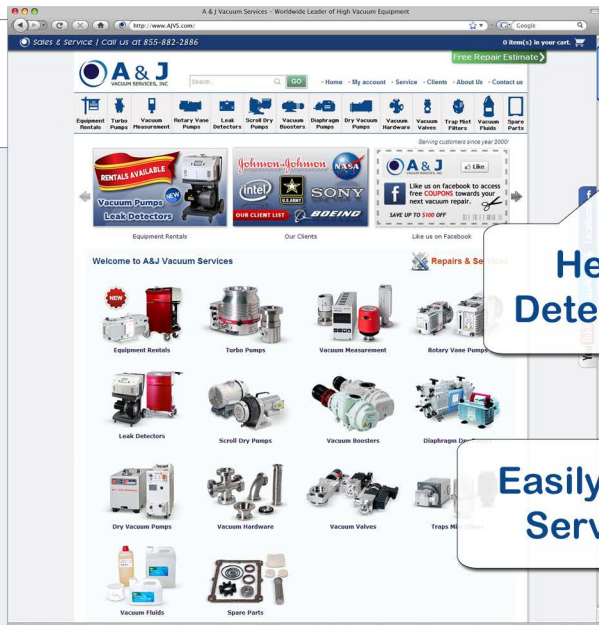

DISPLAY: 3.5"

-TFT TOUCH SCREEN

-FULL COLOR

-240 X 320 PX

We Can Rebuild & Service your RC1000C 551010.

A & J
VACUUM SERVICES, INC

**INFICON
RC1000C Remote Control**
SALES & SERVICE 1-973-249-0854

www.AJVS.com

**Free Repair Estimate
on all Major Brands**

Open 24-7

**Easily Generate
Service RMA**

**Large Selection of New
and Refurbished High
Vacuum Equipment**