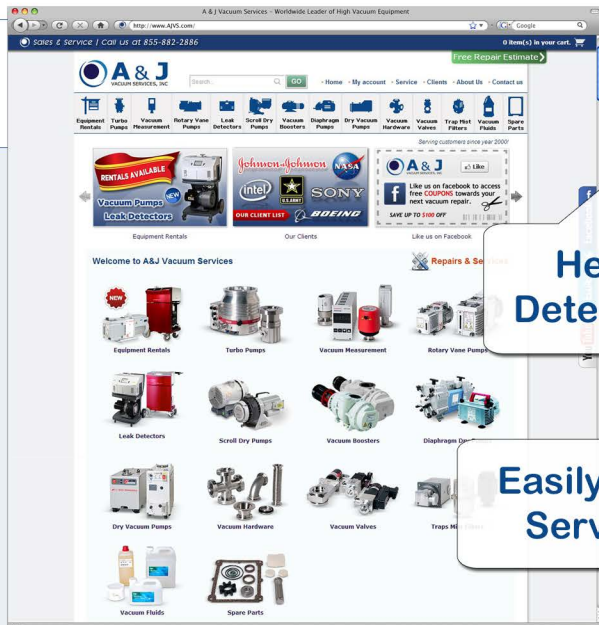

DISPLAY: 3.5"

-TFT TOUCH SCREEN

-FULL COLOR

-240 X 320 PX

*We Can Rebuild & Service your RC1000WL 551015.*

**A & J**  
VACUUM SERVICES, INC

**INFICON  
RC1000WL Remote Control**  
SALES & SERVICE 1-973-249-0854

**www.AJVS.com**

**Helium Leak  
Detector Rentals**

**Free Repair Estimate  
on all Major Brands**

**Open 24-7**

**Easily Generate  
Service RMA**

**Large Selection of New  
and Refurbished High  
Vacuum Equipment**