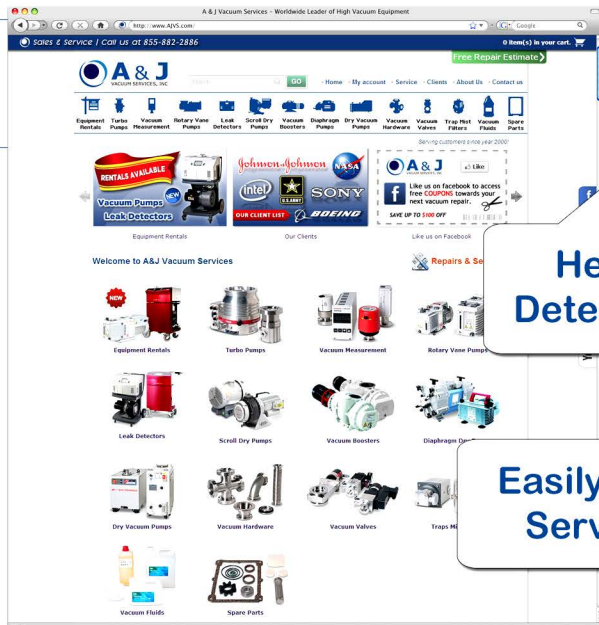

PUMPING SPEED (HYDROGEN): 555 L/S

ROTATIONAL SPEED: 49200 RPM

WEIGHT: 17.4 KG / 38 LBS

We Can Rebuild & Service your HiPace 700 Turbo Pump

A & J
VACUUM SERVICES, INC

**PFEIFFER VACUUM
HiPace 700 Turbo Vacuum Pump
SALES & SERVICE 1-973-249-0854**

www.AJVS.com

**Helium Leak
Detector Rentals**

**Free Repair Estimate
on all Major Brands**

Open 24-7

**Easily Generate
Service RMA**

**Large Selection of New
and Refurbished High
Vacuum Equipment**