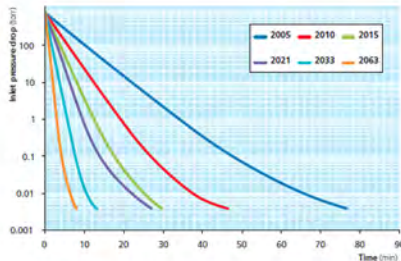

500 L - 50 Hz

500 L - 60 Hz

We Can Rebuild & Service your 2010 Pascal RVP.

APPLICATIONS

ANALYTIC INSTRUMENTATION

MASS SPECTROMETERS

ELECTRON MICROSCOPES

RESIDUAL GAS ANALYZERS