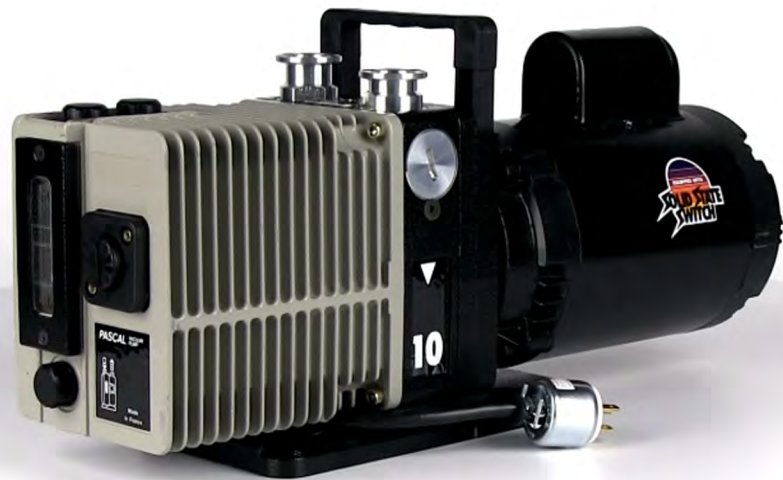

ALCATEL

TECHNICAL DATA

INLET CONNECTION - KF25

OUTLET CONNECTION - KF25

PUMPING SPEED (N₂) - 7 cfm

ULTIMATE PRESSURE - 1 x 10⁻⁴ Torr

STANDARD 1/2 HORSEPOWER MOTOR

115/208 VAC 50/60HZ 1 OR 3 PHASE

We Can Rebuild & Service your 2010 Pascal RVP.

A & J
VACUUM SERVICES, INC

ALCATEL / ADIXEN
2010 Pascal Rotary Vane Pump

SALES & SERVICE 1-973-249-0854

Full
Manufacturer
Warranty

A wide range of dedicated solutions