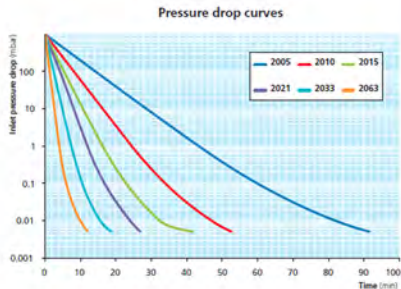

500 L - 50 Hz

500 L - 60 Hz

We Can Rebuild & Service your 2010 Pascal RVP.

APPLICATIONS

ANALYTIC INSTRUMENTATION

MASS SPECTROMETERS

ELECTRON MICROSCOPES

RESIDUAL GAS ANALYZERS