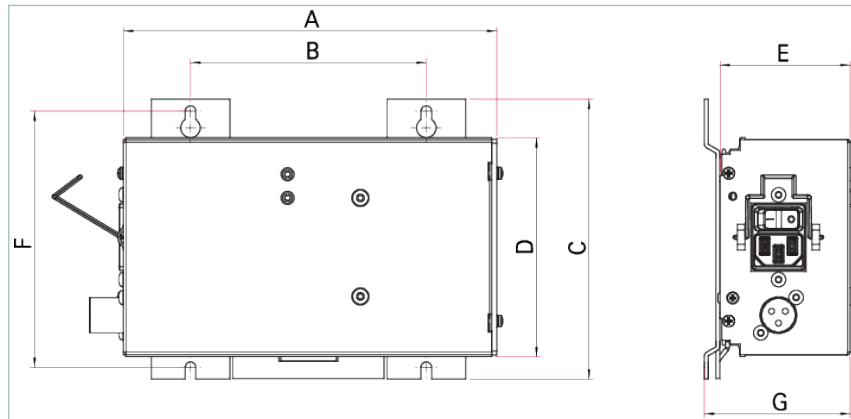

# TPS 110, power supply pack for wall/standard rail fitting

Similar Image

## TPS 110, power supply pack for wall/standard rail fitting

- Power supply for wall or standard-rail fitting
- Ideally matched to HiPace 10/60, HiPace 80 and SplitFlow 50/80
- To supply up to 16 DigiLine gauges
- Mounting kit included in scope of delivery

### Dimensions

A	169 mm
B	120 mm
C	142 mm
D	111.2 mm
E	48.7 mm
F	130 mm
G	56.6 mm

Technical Data	TPS 110, power supply pack for wall/standard rail fitting
Protection category	IP20
Ambient temperature	5-50 °C   41-122 °F   278-323 K
Weight	0.7 kg   1.54 lb