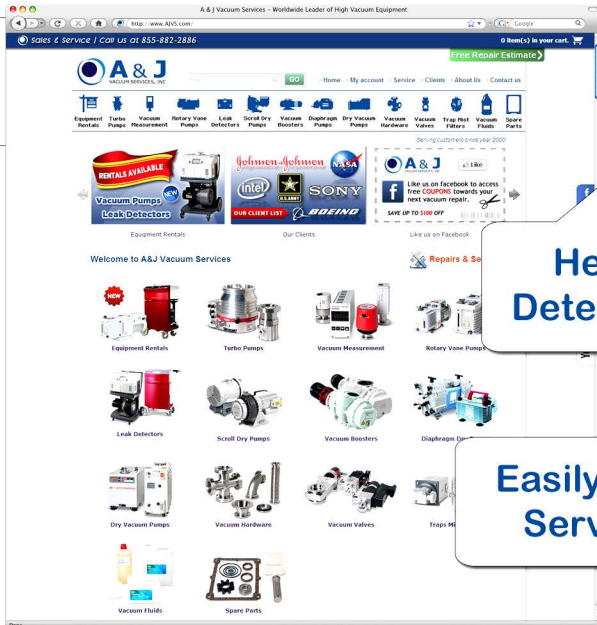

INLET FLANGE: DN 100 ISO-CF

OUTLET FLANGE: DN 25 NW

VENT PORT: 1/8" BSP FEMALE

PURGE PORT: 1/8" BSP FEMALE

ROTATIONAL SPEED: 60000 RPM

A & J
VACUUM SERVICES, INC

**EDWARDS VACUUM
nEXT 240 D Turbo Pump**
SALES & SERVICE 1-973-249-0854

www.AJVS.com

**Helium Leak
Detector Rentals**

**Free Repair Estimate
on all Major Brands**

Open 24-7

**Easily Generate
Service RMA**

**Large Selection of New
and Refurbished High
Vacuum Equipment**