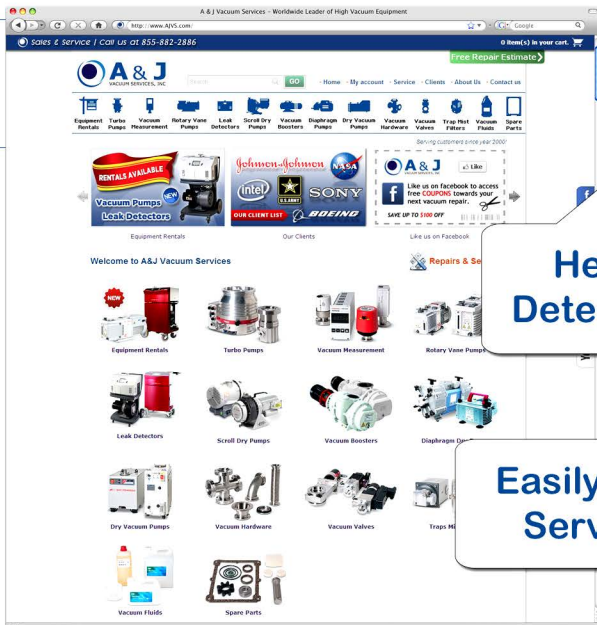

INLET FLANGE: DN 160 ISO-CF

OUTLET FLANGE: DN 25 NW

VENT PORT: 1/8" BSP FEMALE

PURGE PORT: 1/8" BSP FEMALE

ROTATIONAL SPEED: 60000 RPM

A & J
VACUUM SERVICES, INC

**EDWARDS VACUUM
nEXT 300 D Turbo Pump**
SALES & SERVICE 1-973-249-0854

www.AJVS.com

**Helium Leak
Detector Rentals**

**Free Repair Estimate
on all Major Brands**

Open 24-7

**Easily Generate
Service RMA**

**Large Selection of New
and Refurbished High
Vacuum Equipment**